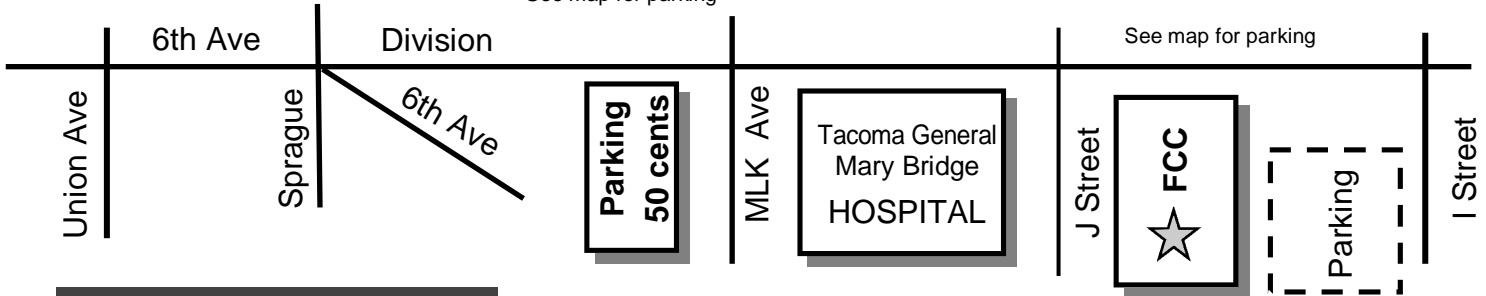

From Gig Harbor, Bremerton, and the Peninsulas

East on Hwy 16, over the Tacoma Narrows Bridge to Tacoma $4 toll east, no toll west!

Take Exit 3 to Pearl St / (WA 163)

Right on Pearl

Immediate right on 6th Ave for 2.5 miles

At 5-way stop, continue straight ahead on Division Ave for 0.5 miles

First Congregational Church (FCC) is on your right just after J St. See map for parking.

From Olympia and points south:

Take I-5 North to Exit 132 (Gig Harbor/Bremerton, Tacoma Mall/Sprague)

Follow 16 West, take Union Ave Exit, turn right on Union (just past Target)

Follow Union Ave for approx 1.4 miles.

Right on 6th Ave

At crazy 5-way stop, continue straight. This puts you on Division.

First Congregational Church (FCC) is on your right just after J St

See map for parking

From Seattle and points north

Take I-5 South

As you approach Exit 132, get in far right lane

Take Exit 132 (Hwy 16 West)

Take Union Ave Exit

Continue north on Union approx 1.4 miles

Right on 6th Ave

At crazy 5-way stop, continue straight. This puts you on Division

First Congregational Church (FCC) on right just after J St

Hafla Program Advertising Rates

5 X 8 (vertical)...$15
5 X 4 (vertical).....$8
Biz Card.....$5

Any ads requiring set-up or lay-out add $7. Deadline for ad inclusion

Nov 7, 2009

Oasis Dance Camp

The Northwest's #1 Dance Experience

with **Cassandra**
Tamalyn Dallal Nicole LeCorgne
Hasani

Vashon Island, WA

Oct 7—11, 2009

Register online
www.oasisdancecamp.com

Souk 2009.5

Oct 4, 2009
1:00—4:00 PM

3 hours of Bellydance Bargains

Bitter Lake Community Ctr
13035 Linden Ave N, Seattle, WA

Janice 206-363-8763
Hasani 253-858-2755

Bellydance with Hasani

6659 Kimball Dr, Ste E-501
Gig Harbor, WA 98335

253-858-2755
www.hasani.net

Next session starts Nov 1, 2009

Daytime and evening classes

Private lessons by appointment

Middle East Emporium open by chance or by appointment

Studio and rehearsal space available for rent

Belly Dance Jam every 1st and 3rd Friday 8—10 PM!